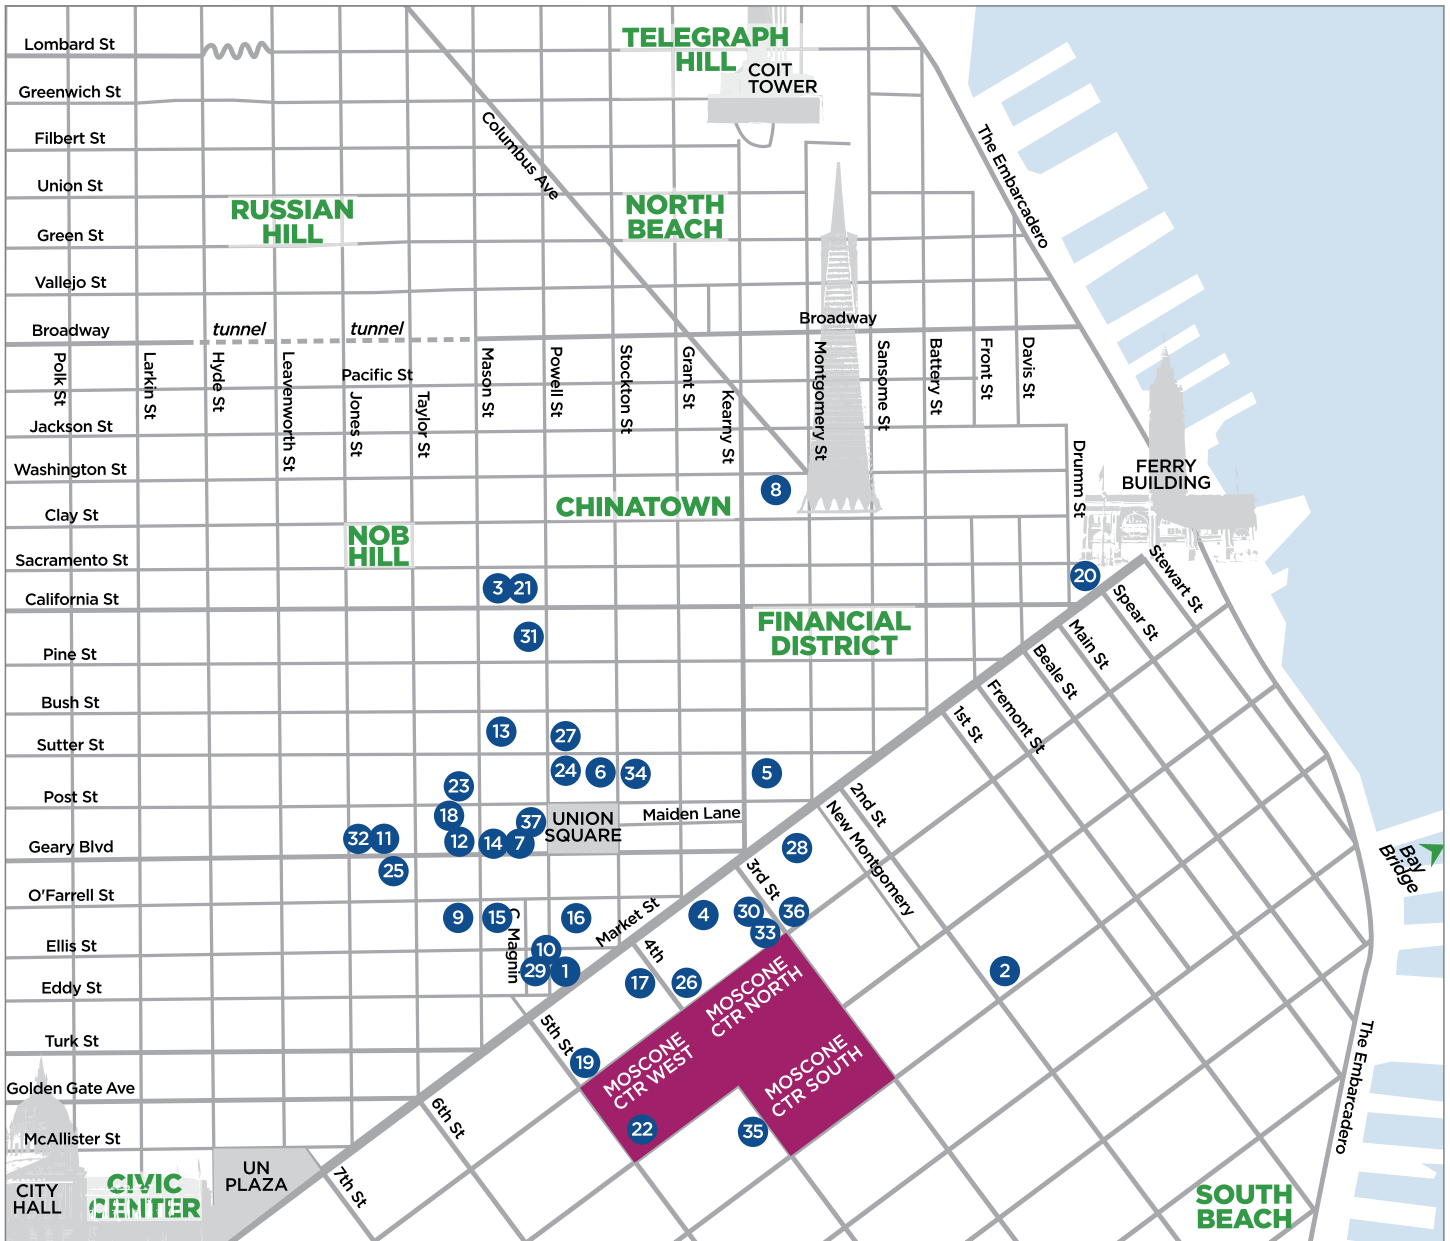

**WORLD DENTAL CONGRESS
SAN FRANCISCO 2019**

Official Hotels

3x Points for Purchases at ADA FDI Official Hotels

Use your ADA® Preferred Rewards Visa Signature® card for your eligible hotel purchases at any of the official meeting hotels during ADA FDI World Dental Congress 2019 and earn triple rewards points¹. The ADA Visa Signature Card, issued by U.S. Bank, has one of the most robust rewards points programs, and it was developed just for dentists. Visit ADAVisa.com for more information, or to apply.

¹ Bonus points will be calculated based on net purchases (net purchases are purchases minus credits and returns) made at any of the ADA FDI 2019 official hotels listed above between September 3, 2019 and September 10, 2019, in San Francisco, CA. Bonus points will be applied by January 31, 2019. Accounts must be open and in good standing to earn and redeem rewards and benefits. Upon approval, please refer to your Cardmember Agreement for additional information.

The creditor and issuer of the ADA Visa Card is U.S. Bank National Association, pursuant to a license from Visa U.S.A. Inc. © 2019 U.S. Bank National Association.

Visit ADA.org/meeting for additional information.

ADA American Dental Association®